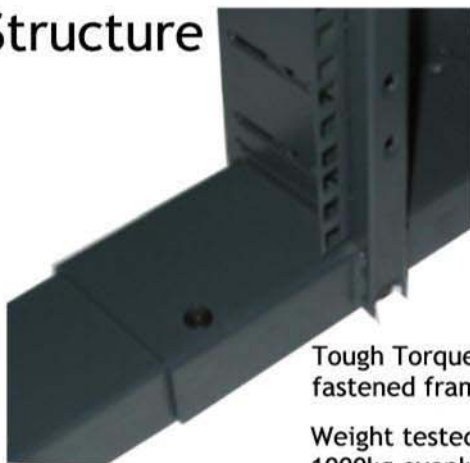

Tough Torque™ fastened frame

Weight tested to 1000kg evenly distributed throughout the cabinet

Space

Installation friendly

Open access frame system

No restrictive corner posts

Standard Cabinet Comprises:

- 4 x uprights
- 1 x top end frame
- 1 x bottom end frame
- Tough Torque™ fixings
- Set (4) transport castors
- 1 pair front mounting angles
- 6-8 jumper rings
- 1 x lockable Trimsert™ glass or steel front door
- 1 x lockable steel rear door
- 2 x lockable side panels
- 1 x vented top cover
- Finished in anthracite grey RAL7016 and Space Silver