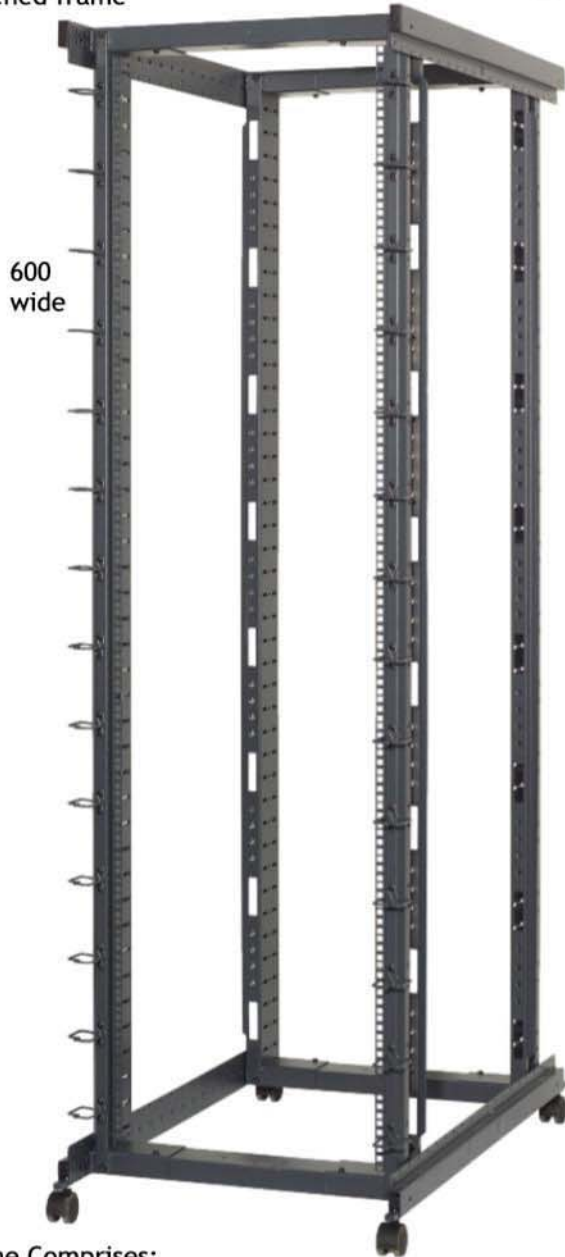

Tough Torque™ fastened frame

Weight tested to 1000kg evenly distributed throughout the cabinet

Space

Installation friendly

Open access frame system

No restrictive corner posts

Standard Cabinet Comprises:

- 4 x uprights
- 1 x top end frame
- 1 x bottom end frame
- Tough Torque™ fixings
- Set (4) transport castors
- 1 pair front mounting angles
- 6-8 jumper rings
- 1 x lockable Trimsert™ glass or steel front door
- 1 x lockable steel rear door
- 2 x lockable side panels
- 1 x vented top cover
- Finished in anthracite grey RAL7016 and Space Silver

Add 60mm for transport castors or 100mm for load bearing castors, fixed or extendable plinths

U Height	24U	30U	36U	42U	48U
External Height	1183cm	1450cm	1713cm	1983cm	2250cm

See 6210 server for 1000d Cabinets

Footprints	600x600	600x800	600x1000	800x600	800x800	800x1000
Width	600	600	600	800	800	800
Footprint Depth	600	800	1000	600	800	1000
Cladded Depth	600x660	600x860	600x1060	800x660	800x860	800x1060

360° open access
Tough Torque™
fastened frame

600
wide

Frame Comprises:
4 x uprights
1 x top end frame
1 x bottom end frame
Tough Torque™ fixings
Set (4) transport castors
1 pair front mounting angles
6-8 jumper rings

Available as Frame or Cabinet
both in special configurations,
consult sales desk for details