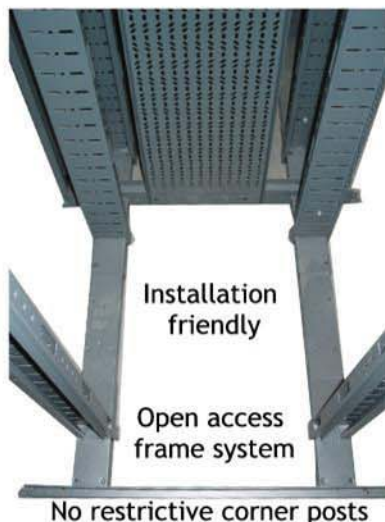

Tough Torque™ fastened frame

Weight tested to 1000kg evenly distributed throughout the cabinet

Space

Installation friendly

Open access frame system

No restrictive corner posts

Standard Cabinet Comprises:

- 4 x uprights
- 1 x top end frame
- 1 x bottom end frame
- Tough Torque™ fixings
- Set (4) transport castors
- 1 pair front mounting angles
- 6-8 jumper rings
- 1 x lockable Trimsert™ glass or steel front door
- 1 x lockable steel rear door
- 2 x lockable side panels
- 1 x vented top cover
- Finished in anthracite grey RAL7016 and Space Silver