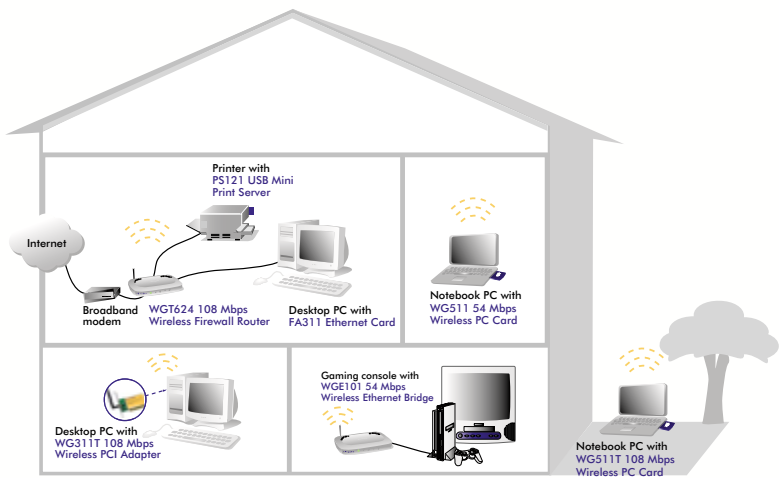

Product Specifications

- **Network Speeds:**
  - 1, 2, 5.5, 6, 9, 11, 12, 18, 24, 36, 48, 54 Mbps and 108 Mbps (auto-rate capable)
- **Interface:**
  - 32-bit PCI bus
- **Frequency:**
  - 2.412 ~ 2.462 GHz (US)
  - 2.412 ~ 2.484 GHz (Japan)
  - 2.412 ~ 2.472 GHz (Europe ETSI)
  - 2.457 ~ 2.462 GHz (Spain)
  - 2.457 ~ 2.472 GHz (France)
- **Encryption:**
  - 40-bit (also called 64-bit) and 128-bit WEP encryption
- **Electromagnetic Compliance:**
  - FCC Part 15 Sub Class B
- **Modulation Type:**
  - OFDM with BPSK, QPSK, 16QAM, 64QAM, DBPSK, DQPSK, CCK
- **Physical Specifications:**
  - Dimensions (without antenna): 132.8 x 21.8 x 121 mm (5.23 x 0.86 x 4.76 in.)
  - Weight (including antenna): 125 g (4.41 oz)
- **Warranty:**
  - NETGEAR 2-year warranty

System Requirements

- Pentium III Class PC with an available PCI 2.2 compliant slot
- 20 Mb of free hard drive space
- Microsoft® Windows® 98SE, Me, 2000, or XP

Package Contents

- 108 Mbps Wireless PCI Adapter WG311T
- Resource CD
- Installation guide
- Warranty/Support information card

NETGEAR Related Products

- WGT624 108 Mbps Wireless Firewall Router
- WGT634U Super Wireless Media Router
- WG511T 108 Mbps Wireless PC Card
- WAG511 108 Mbps Dual Band Wireless PC Card
- WAG311 108 Mbps Dual Band Wireless PCI Adapter
- WG511 54 Mbps Wireless PC Card
- WG311 54 Mbps Wireless PCI Adapter
- WG121 54 Mbps Wireless USB 2.0 Adapter
- WGE101 54 Mbps Wireless Ethernet Bridge

NETGEAR®

4500 Great America Parkway
Santa Clara, CA 95054 USA
Phone: 1-888-NETGEAR (638-4327)
E-mail: info@NETGEAR.com
www.NETGEAR.com

©2004 NETGEAR, Inc. NETGEAR®, the Netgear Logo, the Gear Guy, and Everybody's connecting are trademarks or registered trademarks of Netgear, Inc. Other brand and product names are trademarks or registered trademarks of their respective holders. Information is subject to change without notice. All rights reserved.

* Free basic installation support provided for 90 days from date of purchase; optional premium support available.

D-WG311TEU-0

WG311T

108 Mbps Wireless PCI Adapter