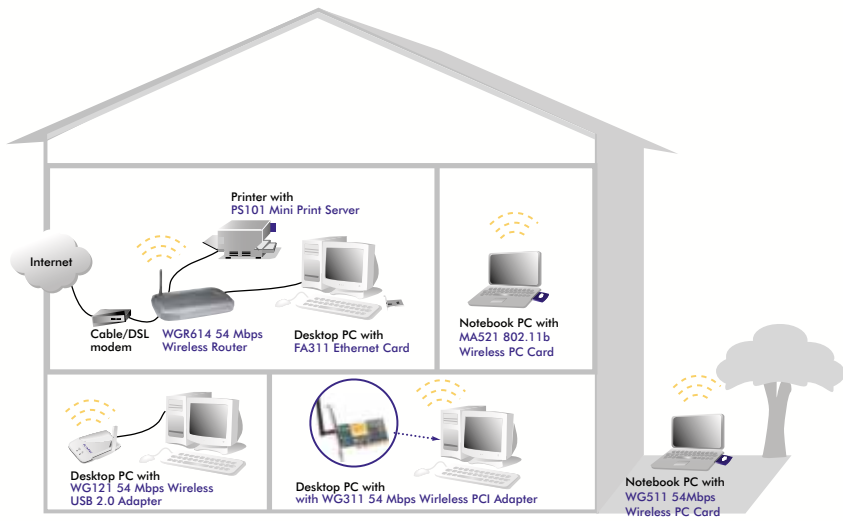

Product Specifications

- **Network Speeds:**
  - 802.11b: 1, 2, 5.5, 11 Mbps (auto rate capable)
  - 802.11g: 6, 9, 12, 18, 24, 36, 48, 54 Mbps (auto rate capable)
- **Drivers:**
  - Windows® 98SE, Me, 2000 and XP
- **Interface:**
  - 32-bit PCI bus
- **Physical Specifications:**
  - **Dimensions (without antenna):**
    132.8 x 21.8 x 121 mm (5.23 x .86 x 4.76 in)
  - **Weight (including antenna):** 115 g (4.06 oz)
- **Frequency Band:**
  - 2.412 ~ 2.462 GHz (US)
  - 2.412 ~ 2.472 GHz (Europe ETSI)
- **Encryption:**
  - 40-bit (also called 64-bit), 128-bit WEP encryption
- **Electromagnetic Compliance:**
  - FCC Part 15 Sub Class B
  - CE
  - C-Tick
  - VCCI
- **Warranty:**
  - NETGEAR 3-year warranty

System Requirements

- Pentium III Class PC with an available PCI 2.2 compliant slot
- 20 Mb of free hard drive space
- Windows 98SE, Me, 2000 or XP

Package Contents

- 54 Mbps Wireless PCI Adapter WG311
- Resource CD
- Installation guide
- Warranty/Support information card

NETGEAR Related Products

- WGR614 54 Mbps Wireless Router
- WG602 54 Mbps Wireless Access Point
- WG511 54 Mbps Wireless PC Card
- WG121 54 Mbps Wireless USB 2.0 Adapter
- WGE101 54 Mbps Wireless Ethernet Bridge
- MR814 802.11b Wireless Router
- MA521 802.11b Wireless PC CARD
- MA111 802.11b Wireless USB Adapter
- ME101 802.11b Wireless Ethernet Bridge

NETGEAR®

4500 Great America Parkway
Santa Clara, CA 95054 USA
Phone: 1-888-NETGEAR (638-4327)
E-mail: info@NETGEAR.com
www.NETGEAR.com

©2003 NETGEAR, Inc. NETGEAR®, the Netgear logo, The Gear Guy, Everybody's connecting and Auto Uplink are trademarks or registered trademarks of NETGEAR, Inc. in the United States and/or other countries. Microsoft, Windows and the Windows logo are trademarks or registered trademarks of Microsoft Corporation in the United States and/or other countries. Other brand and product names are trademarks or registered trademarks of their respective holders. Information is subject to change without notice. All rights reserved.

*Free basic installation support provided for 90 days from date of purchase; optional premium support available.

D-WG311v2-1

WG311

54 Mbps Wireless PCI Adapter