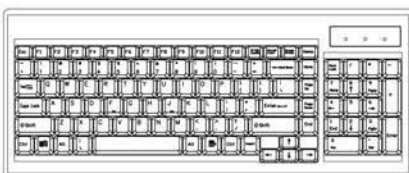

#### Dimensions

Model	Product Dimension (W x D x H)	Packing Dimension (W x D x H)	Net Weight	Gross Weight
N-117 Series	442 x 650 x 44 mm 17.4 x 25.6 x 1.73 inch	589 x 856 x 168 mm 23.2 x 33.7 x 6.6 inch	16 kg / 35 lbs	22 kg / 48 lbs

#### Keyboard Selection

Supporting layouts

**Ne** N keyboard integrated with touchpad